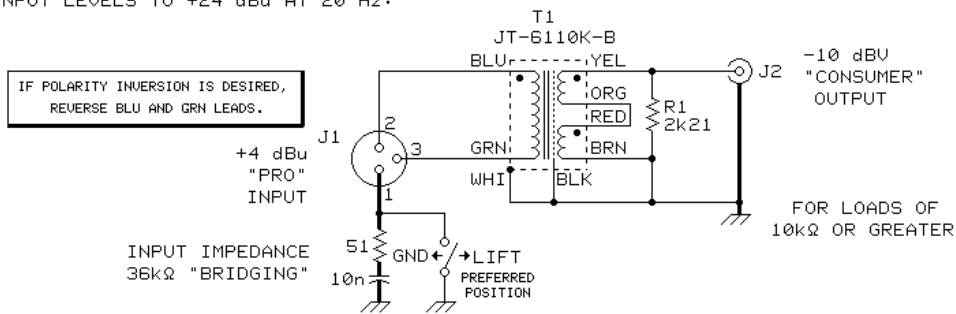

# JT-10KB-D & JT-6110K-B "PRO" TO "CONSUMER" INTERFACES

FOR INPUT LEVELS TO +20 dBu AT 20 Hz:

FOR INPUT LEVELS TO +24 dBu AT 20 Hz:

© COPYRIGHT 1992, 1995 JENSEN TRANSFORMERS, INC.

<b>jensen</b>	AS012
	09/13/95
7135 HAYVENHURST AVE. VAN NUYS, CALIFORNIA 91406 (818) 374-5857	