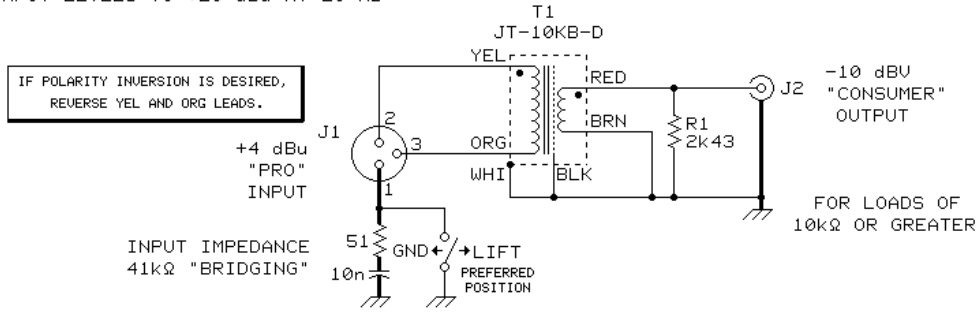

# JT-10KB-D & JT-6110K-B "PRO" TO "CONSUMER" INTERFACES

FOR INPUT LEVELS TO +20 dBu AT 20 Hz:

FOR INPUT LEVELS TO +24 dBu AT 20 Hz:

© COPYRIGHT 1992, 1995 JENSEN TRANSFORMERS, INC.

<b>jensen</b>	AS012
	09/13/95
7135 HAYVENHURST AVE. VAN NUYS, CALIFORNIA 91406 (818) 374-5857	